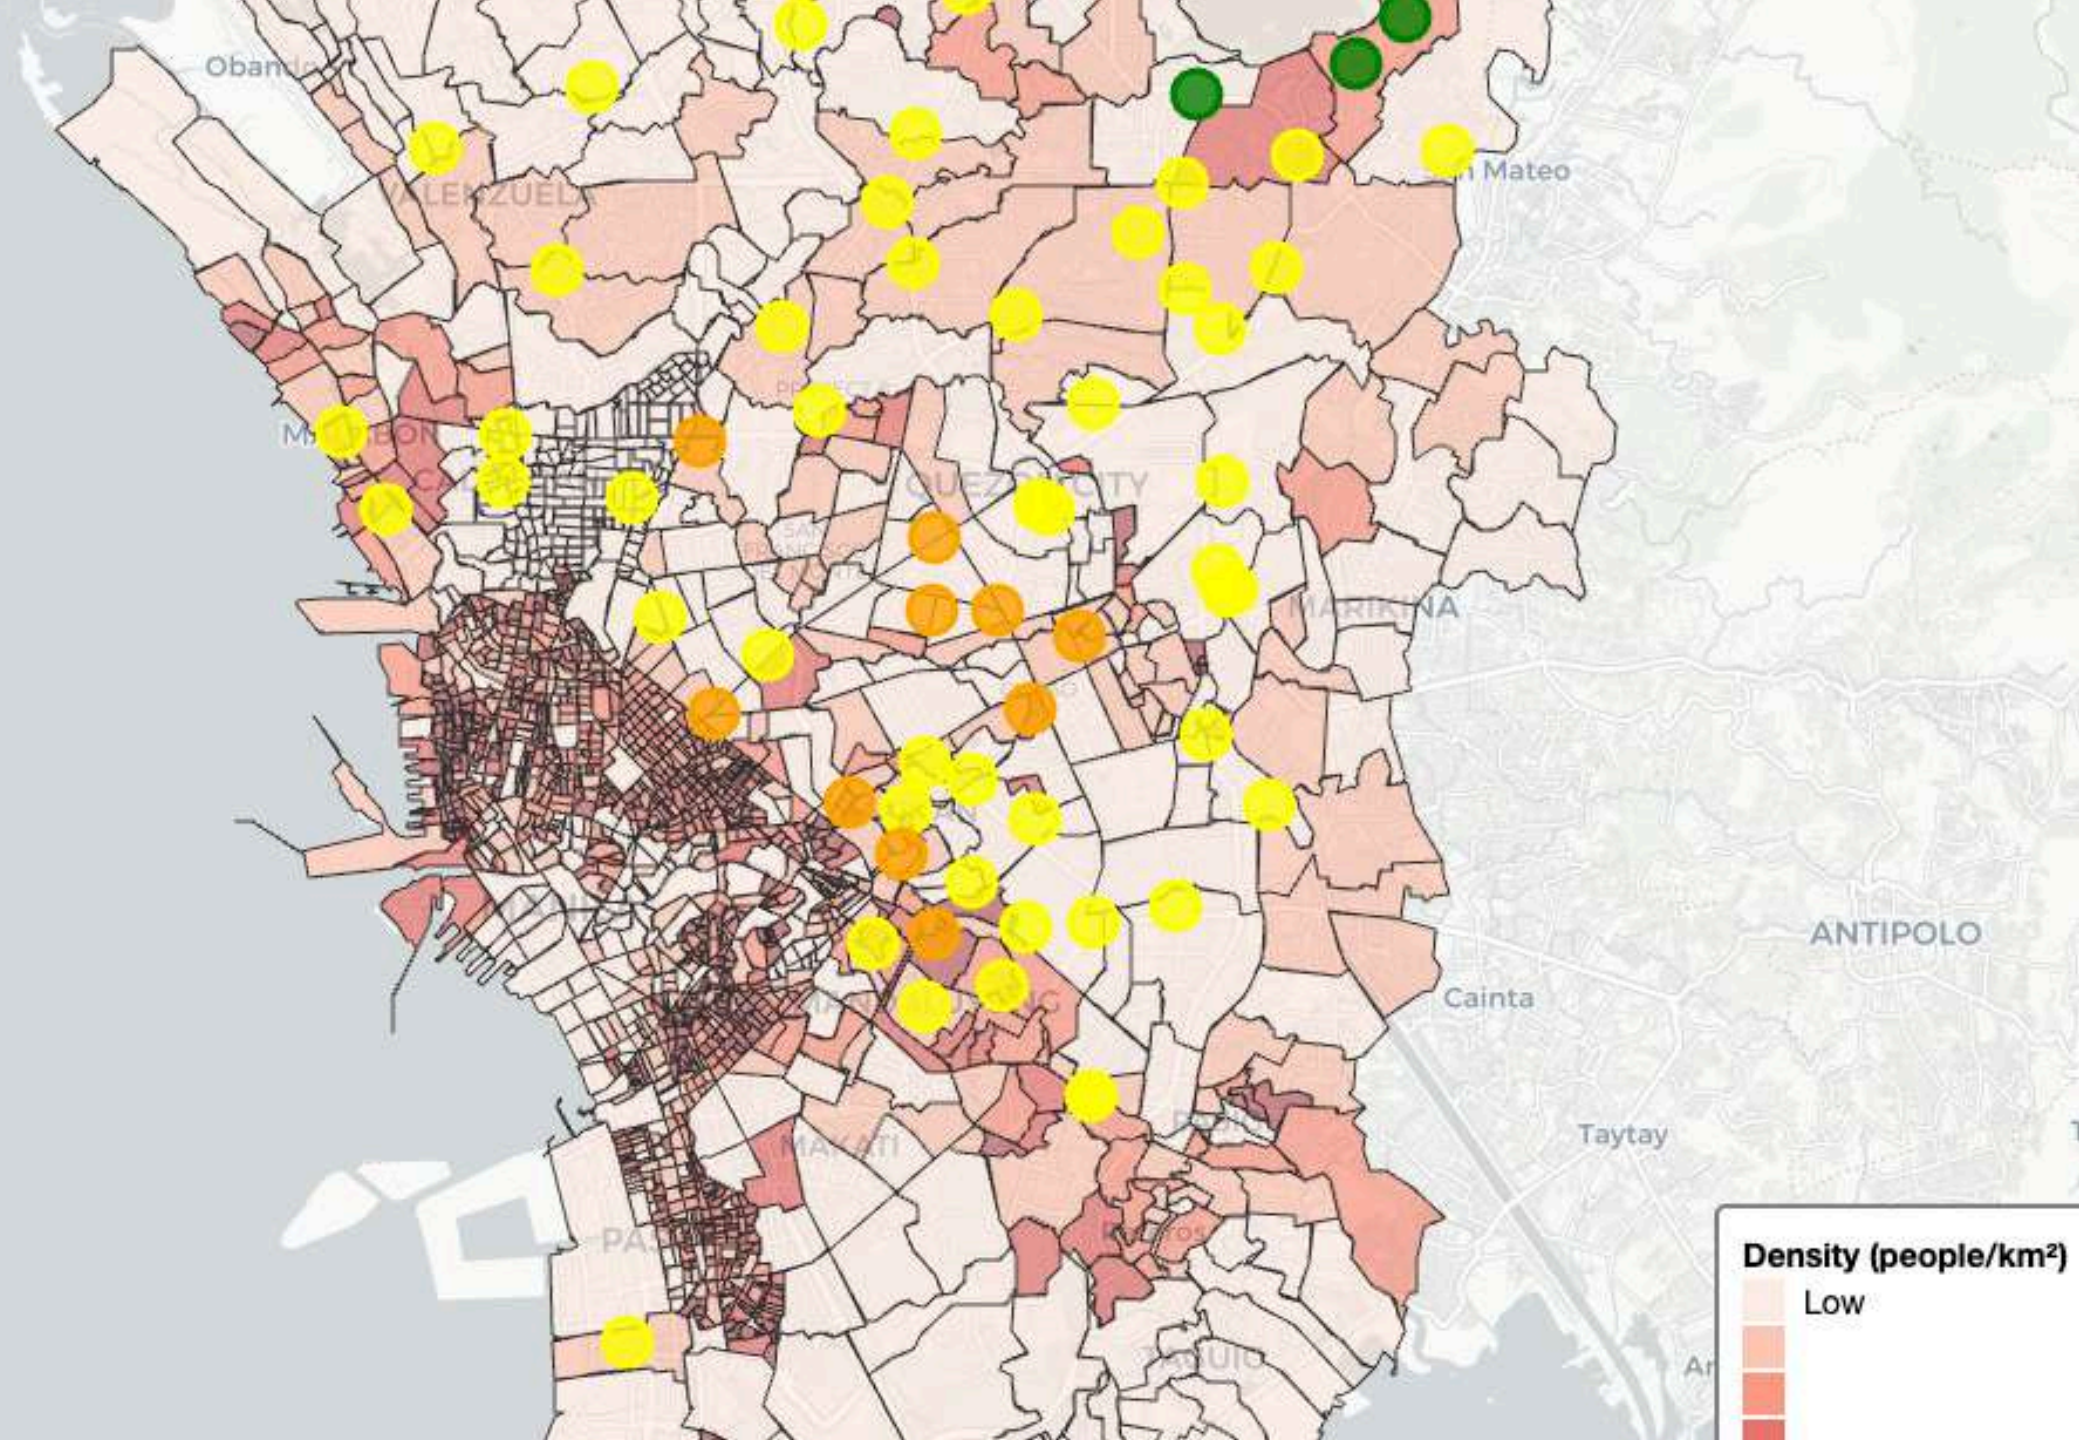

Prototype to MVP in less than a week through
vibe-coding

Breathe Metro Manila WatchOS and iOS Apps v0.50

Prototype to MVP in less than a week through
vibe-coding

Sensor	PM2.5	AQI Status	Traffic Status	Landmarks
UMak 1	30.5	 Moderate	 Moderate	 PNB,  Wildflour Cafe,  Inochiwa Ramen House,  Fort Bonifacio
Pansol Barangay Hall	30.4	 Moderate	 Moderate	 PNB,  Red Onion Cafe,  UP Town Cinemas,  JIL Balara,  Bur
Barangay New Era - Near New Era University	30.2	 Moderate	 Moderate	 University of the Philippines Diliman - College of Engineering (Melchor
UMak 2	29.9	 Moderate	 Moderate	 PNB,  Wildflour Café,  Inochiwa Ramen House,  Fort Bonifacio
Quezon City General Hospital, Brgy. Bahay Toro	29.5	 Moderate	 Moderate	 PNB,  Landers-Caltex,  Lechon Manok ni Sr. Pedro,  Pugad Law
Ateneo BUILD	29.5	 Moderate	 Moderate	 Xavierville III - Rosa Alvero-Magsaysay Gate and Guard Post,  Yankee
UMak 3	29.4	 Moderate	 Moderate	 PNB,  Wildflour Café,  Inochiwa Ramen House,  Fort Bonifacio
City Hall Navotas	29.4	 Moderate	 Light	 PNB,  Bagumbayan North MRF,  Bdo,  Tokyo Tokyo,  Navot
Obrero corner Calle Industria, Brgy. Bagumbayan	29.3	 Moderate	 Light	 Kirei House PH - Cozy Home in Eastwood. Pet-friendly Fast Wifi,  E. I
La Loma Police Station 1, Mayon St., Barangay NS Amoranto	29.2	 Moderate	 Moderate	 PNB,  Peri-Peri Charcoal Chicken,  Bistro Buenaflor,  San Jose
ADB Outdoor	29	 Moderate	 Moderate	 Urban Area