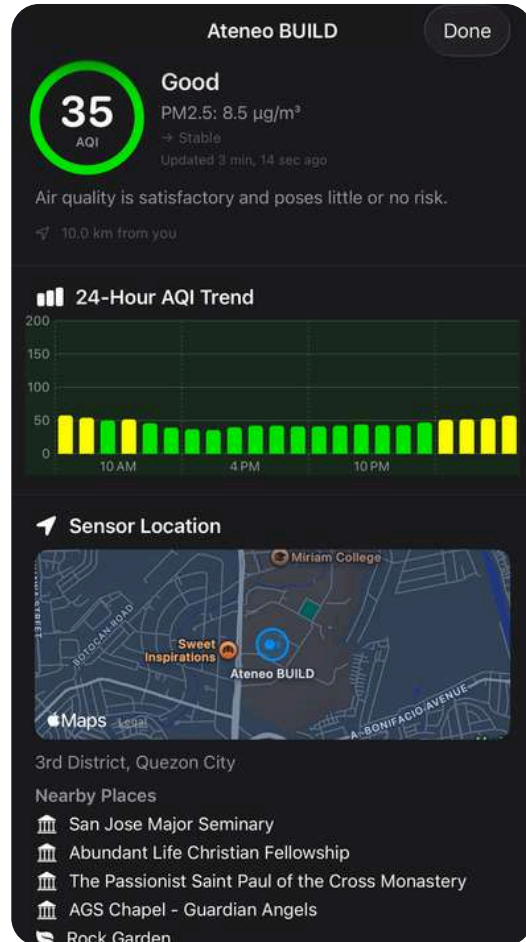

Prototype to MVP in less than a week through
vibe-coding

Breathe Metro Manila WatchOS and iOS Apps v0.50

Prototype to MVP in less than a week through
vibe-coding

Breathe Metro Manila WatchOS and iOS Apps v0.50

Prototype to MVP in less than a week through
vibe-coding

Breathe Metro Manila WatchOS and iOS Apps v0.50

Prototype to MVP in less than a week through
vibe-coding

Sensor	PM2.5	AQI Status	Traffic Status	Landmarks
UMak 1	30.5	 Moderate	 Moderate	 PNB,  Wildflour Cafe,  Inochiwa Ramen House,  Fort Bonifacio
Pansol Barangay Hall	30.4	 Moderate	 Moderate	 PNB,  Red Onion Cafe,  UP Town Cinemas,  JIL Balara,  Bur
Barangay New Era - Near New Era University	30.2	 Moderate	 Moderate	 University of the Philippines Diliman - College of Engineering (Melchor
UMak 2	29.9	 Moderate	 Moderate	 PNB,  Wildflour Café,  Inochiwa Ramen House,  Fort Bonifacio
Quezon City General Hospital, Brgy. Bahay Toro	29.5	 Moderate	 Moderate	 PNB,  Landers-Caltex,  Lechon Manok ni Sr. Pedro,  Pugad Law
Ateneo BUILD	29.5	 Moderate	 Moderate	 Xavierville III - Rosa Alvero-Magsaysay Gate and Guard Post,  Yankee
UMak 3	29.4	 Moderate	 Moderate	 PNB,  Wildflour Café,  Inochiwa Ramen House,  Fort Bonifacio
City Hall Navotas	29.4	 Moderate	 Light	 PNB,  Bagumbayan North MRF,  Bdo,  Tokyo Tokyo,  Navot
Obrero corner Calle Industria, Brgy. Bagumbayan	29.3	 Moderate	 Light	 Kirei House PH - Cozy Home in Eastwood. Pet-friendly Fast Wifi,  E. I
La Loma Police Station 1, Mayon St., Barangay NS Amoranto	29.2	 Moderate	 Moderate	 PNB,  Peri-Peri Charcoal Chicken,  Bistro Buenaflor,  San Jose
ADB Outdoor	29	 Moderate	 Moderate	 Urban Area