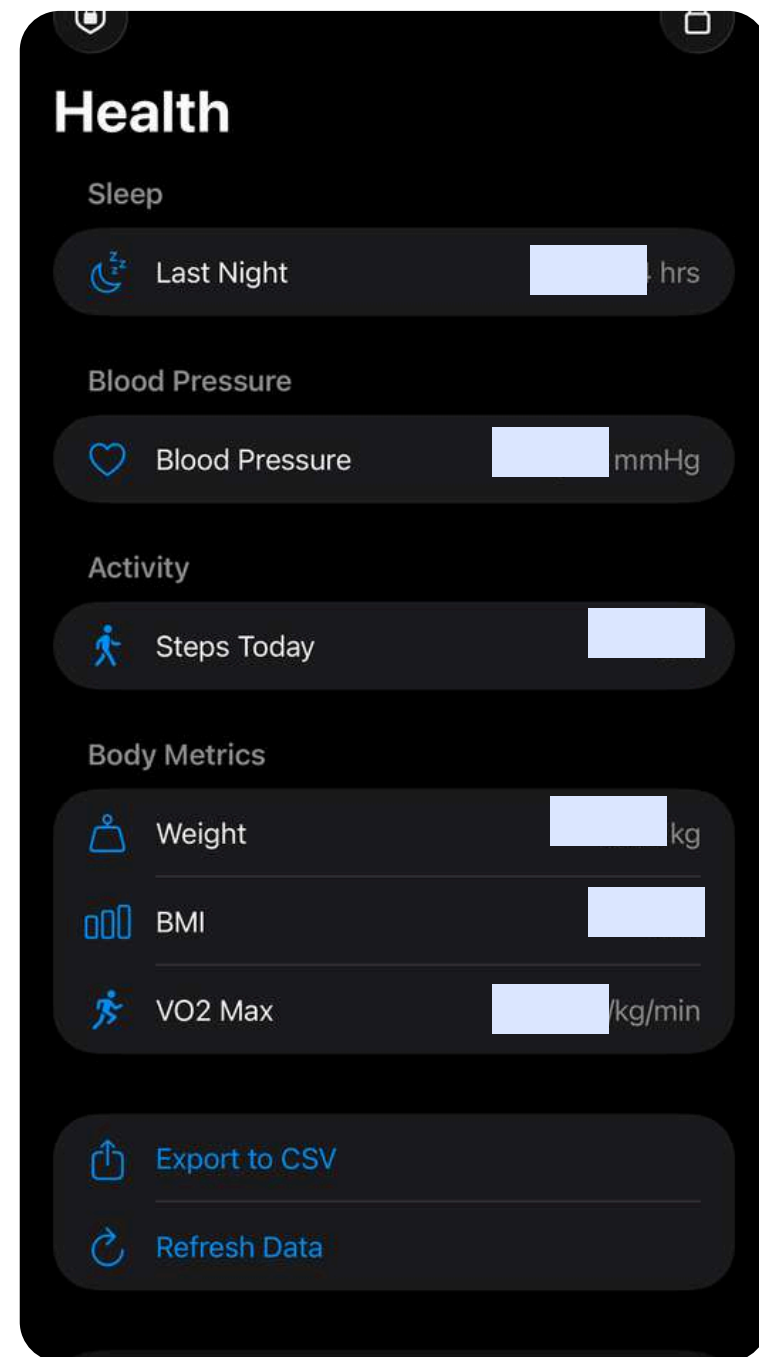

Breathe Metro Manila WatchOS and iOS Apps v0.50

Prototype to MVP in less than a week through
vibe-coding