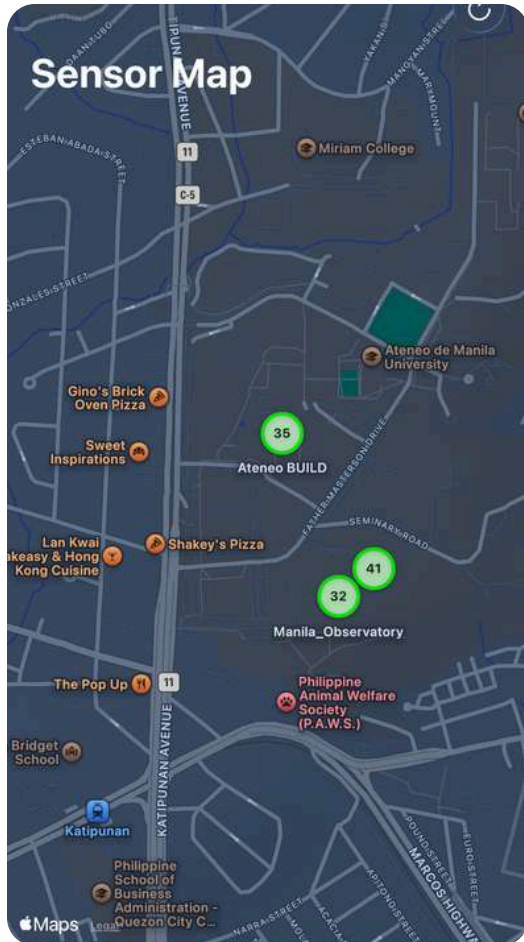

Prototype to MVP in less than a week through
vibe-coding

Breathe Metro Manila WatchOS and iOS Apps v0.50

Prototype to MVP in less than a week through
vibe-coding

Sensor	PM2.5	AQI Status	Traffic Status	Landmarks
UMak 1	30.5	 Moderate	 Moderate	 PNB,  Wildflour Cafe,  Inochiwa Ramen House,  Fort Bonifacio
Pansol Barangay Hall	30.4	 Moderate	 Moderate	 PNB,  Red Onion Cafe,  UP Town Cinemas,  JIL Balara,  Bur
Barangay New Era - Near New Era University	30.2	 Moderate	 Moderate	 University of the Philippines Diliman - College of Engineering (Melchor
UMak 2	29.9	 Moderate	 Moderate	 PNB,  Wildflour Café,  Inochiwa Ramen House,  Fort Bonifacio
Quezon City General Hospital, Brgy. Bahay Toro	29.5	 Moderate	 Moderate	 PNB,  Landers-Caltex,  Lechon Manok ni Sr. Pedro,  Pugad Law
Ateneo BUILD	29.5	 Moderate	 Moderate	 Xavierville III - Rosa Alvero-Magsaysay Gate and Guard Post,  Yankee
UMak 3	29.4	 Moderate	 Moderate	 PNB,  Wildflour Café,  Inochiwa Ramen House,  Fort Bonifacio
City Hall Navotas	29.4	 Moderate	 Light	 PNB,  Bagumbayan North MRF,  Bdo,  Tokyo Tokyo,  Navot
Obrero corner Calle Industria, Brgy. Bagumbayan	29.3	 Moderate	 Light	 Kirei House PH - Cozy Home in Eastwood. Pet-friendly Fast Wifi,  E. I
La Loma Police Station 1, Mayon St., Barangay NS Amoranto	29.2	 Moderate	 Moderate	 PNB,  Peri-Peri Charcoal Chicken,  Bistro Buenaflor,  San Jose
ADB Outdoor	29	 Moderate	 Moderate	 Urban Area